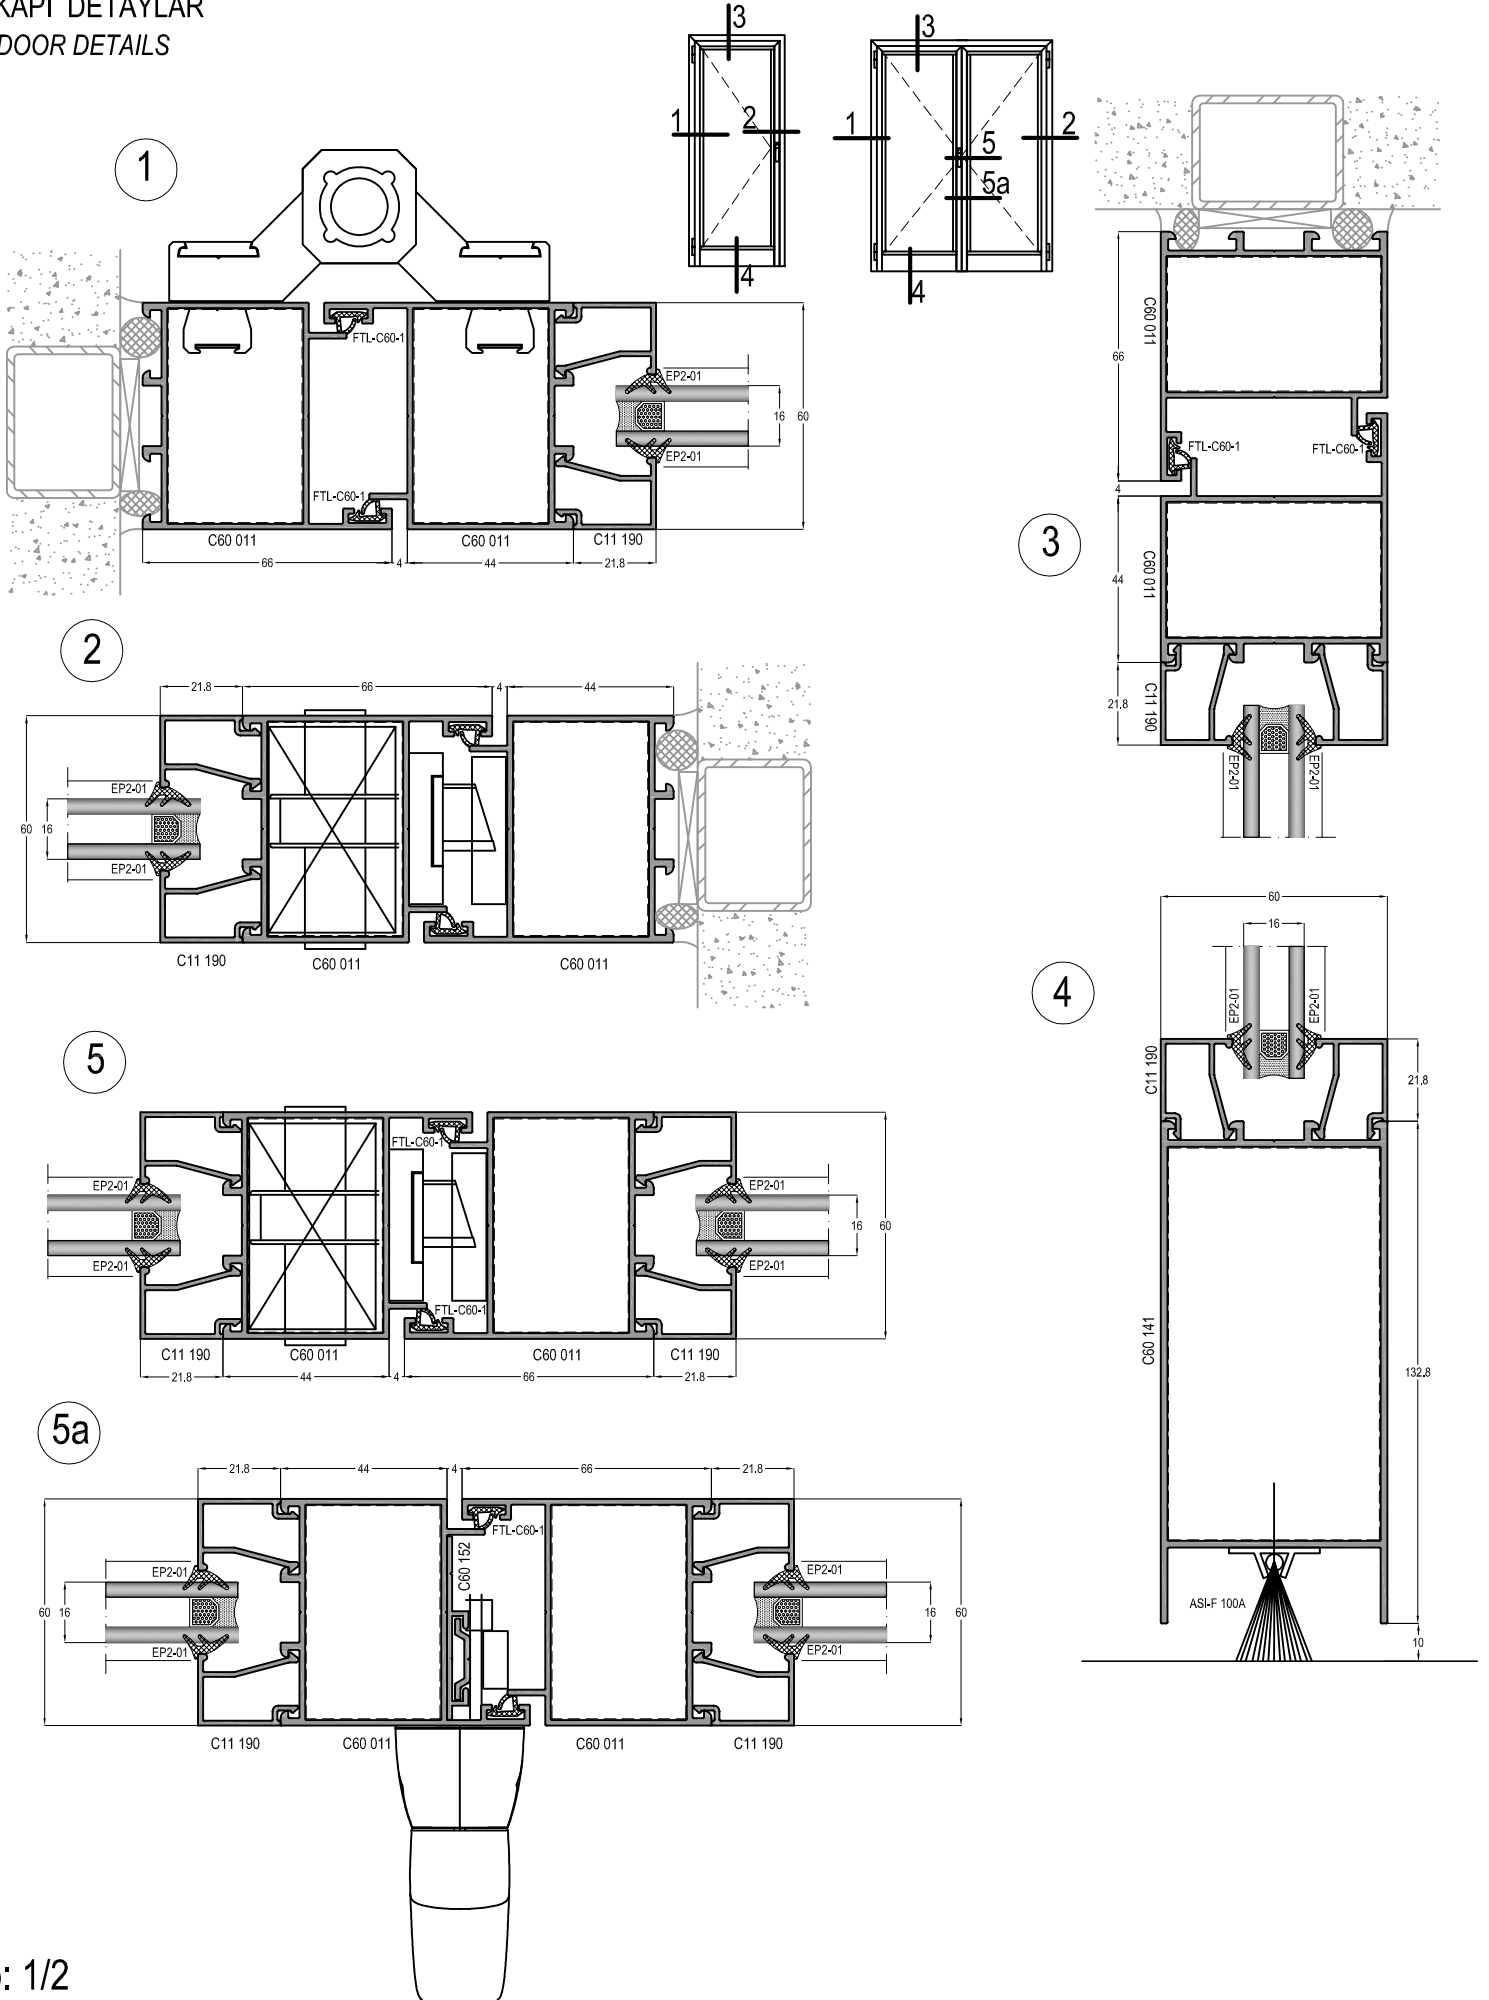

AS C60 - 1,5mm

YALITIMSIZ KAPI-VİTRİN SİSTEMİ
COLD DOOR&SHOWCASE SYSTEM

ASISTAL

KAPI DETAYLAR DOOR DETAILS