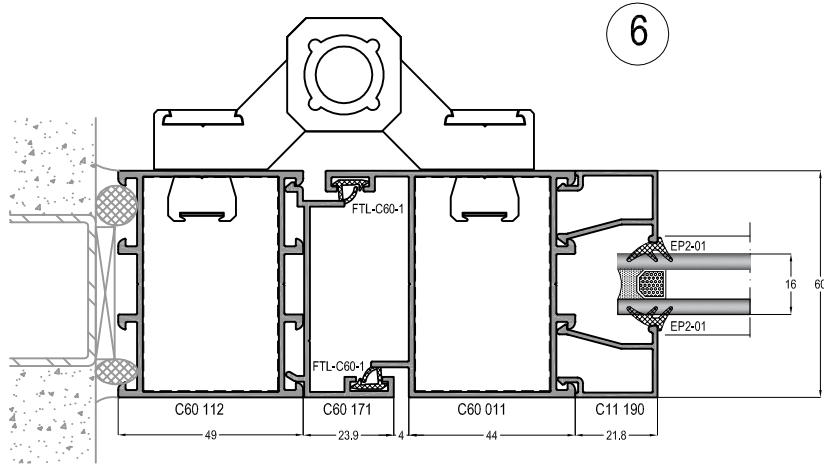

KAPI DETAYLAR
DOOR DETAILS