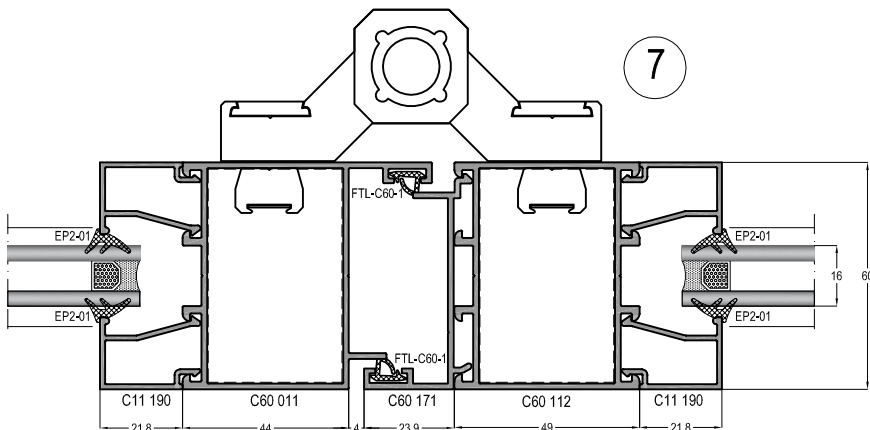

KAPI DETAYLAR
DOOR DETAILS