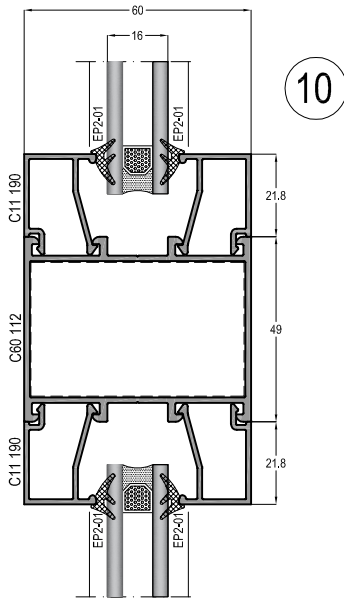

AÇILIM TİPLERİ - OPENING TYPES

SABİT
FIXED

TEK KANAT İÇE AÇILIR KAPI
SINGLE INNER OPENING DOOR

ÇİFT KANAT İÇE AÇILIR KAPI
DOUBLE INNER OPENING DOOR

TEK KANAT DIŞA AÇILIR KAPI
SINGLE OUTER OPENING DOOR

ÇİFT KANAT DIŞA AÇILIR KAPI
DOUBLE OUTER OPENING DOOR

ÇARPMA KAPI
SWING DOOR

AS C60 - 1,5mm

YALITIMSIZ KAPI-VİTRİN SİSTEMİ
COLD DOOR&SHOWCASE SYSTEM

ASISTAL

SİSTEM DETAYLARI
SYSTEM DETAILS

AS C60 - 1,5mm

YALITIMSIZ KAPI-VİTRİN SİSTEMİ
COLD DOOR&SHOWCASE SYSTEM

ASISTAL

KAPI DETAYLAR DOOR DETAILS

KAPI DETAYLAR
DOOR DETAILS

ÇARPMA KAPI DETAYLARI SWING DOOR DETAILS