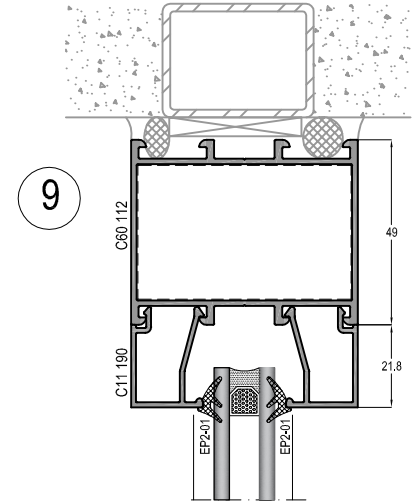

AÇILIM TİPLERİ - OPENING TYPES

SABİT
FIXED

TEK KANAT İÇE AÇILIR KAPI
SINGLE INNER OPENING DOOR

ÇİFT KANAT İÇE AÇILIR KAPI
DOUBLE INNER OPENING DOOR

TEK KANAT DIŞA AÇILIR KAPI
SINGLE OUTER OPENING DOOR

ÇİFT KANAT DIŞA AÇILIR KAPI
DOUBLE OUTER OPENING DOOR

ÇARPMA KAPI
SWING DOOR

AS C60 - 1,5mm

YALITIMSIZ KAPI-VİTRİN SİSTEMİ
COLD DOOR&SHOWCASE SYSTEM

ASISTAL

SİSTEM DETAYLARI
SYSTEM DETAILS

AS C60 - 1,5mm

YALITIMSIZ KAPI-VİTRİN SİSTEMİ
COLD DOOR&SHOWCASE SYSTEM

ASISTAL

KAPI DETAYLAR DOOR DETAILS

KAPI DETAYLAR
DOOR DETAILS

ÇARPMA KAPI DETAYLARI SWING DOOR DETAILS