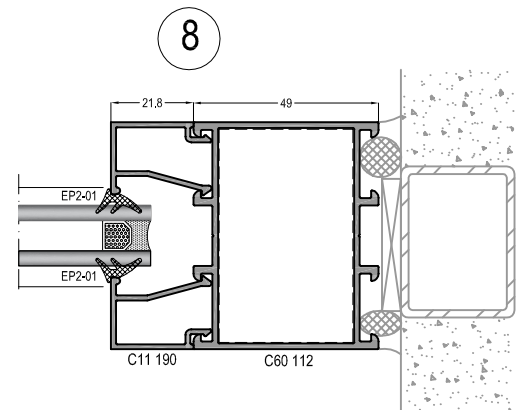

ÇARPMA KAPI
SWING DOOR

AS C60 - 1,5mm

YALITIMSIZ KAPI-VİTRİN SİSTEMİ
COLD DOOR&SHOWCASE SYSTEM

ASISTAL

SİSTEM DETAYLARI
SYSTEM DETAILS

AS C60 - 1,5mm

YALITIMSIZ KAPI-VİTRİN SİSTEMİ
COLD DOOR&SHOWCASE SYSTEM

ASISTAL

KAPI DETAYLAR DOOR DETAILS

KAPI DETAYLAR
DOOR DETAILS

ÇARPMA KAPI DETAYLARI SWING DOOR DETAILS