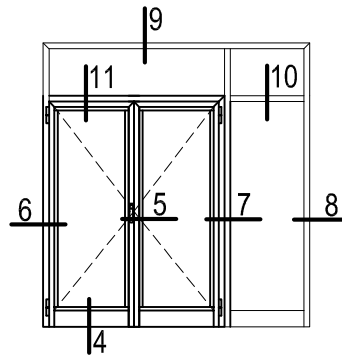

KAPI DETAYLAR
DOOR DETAILS